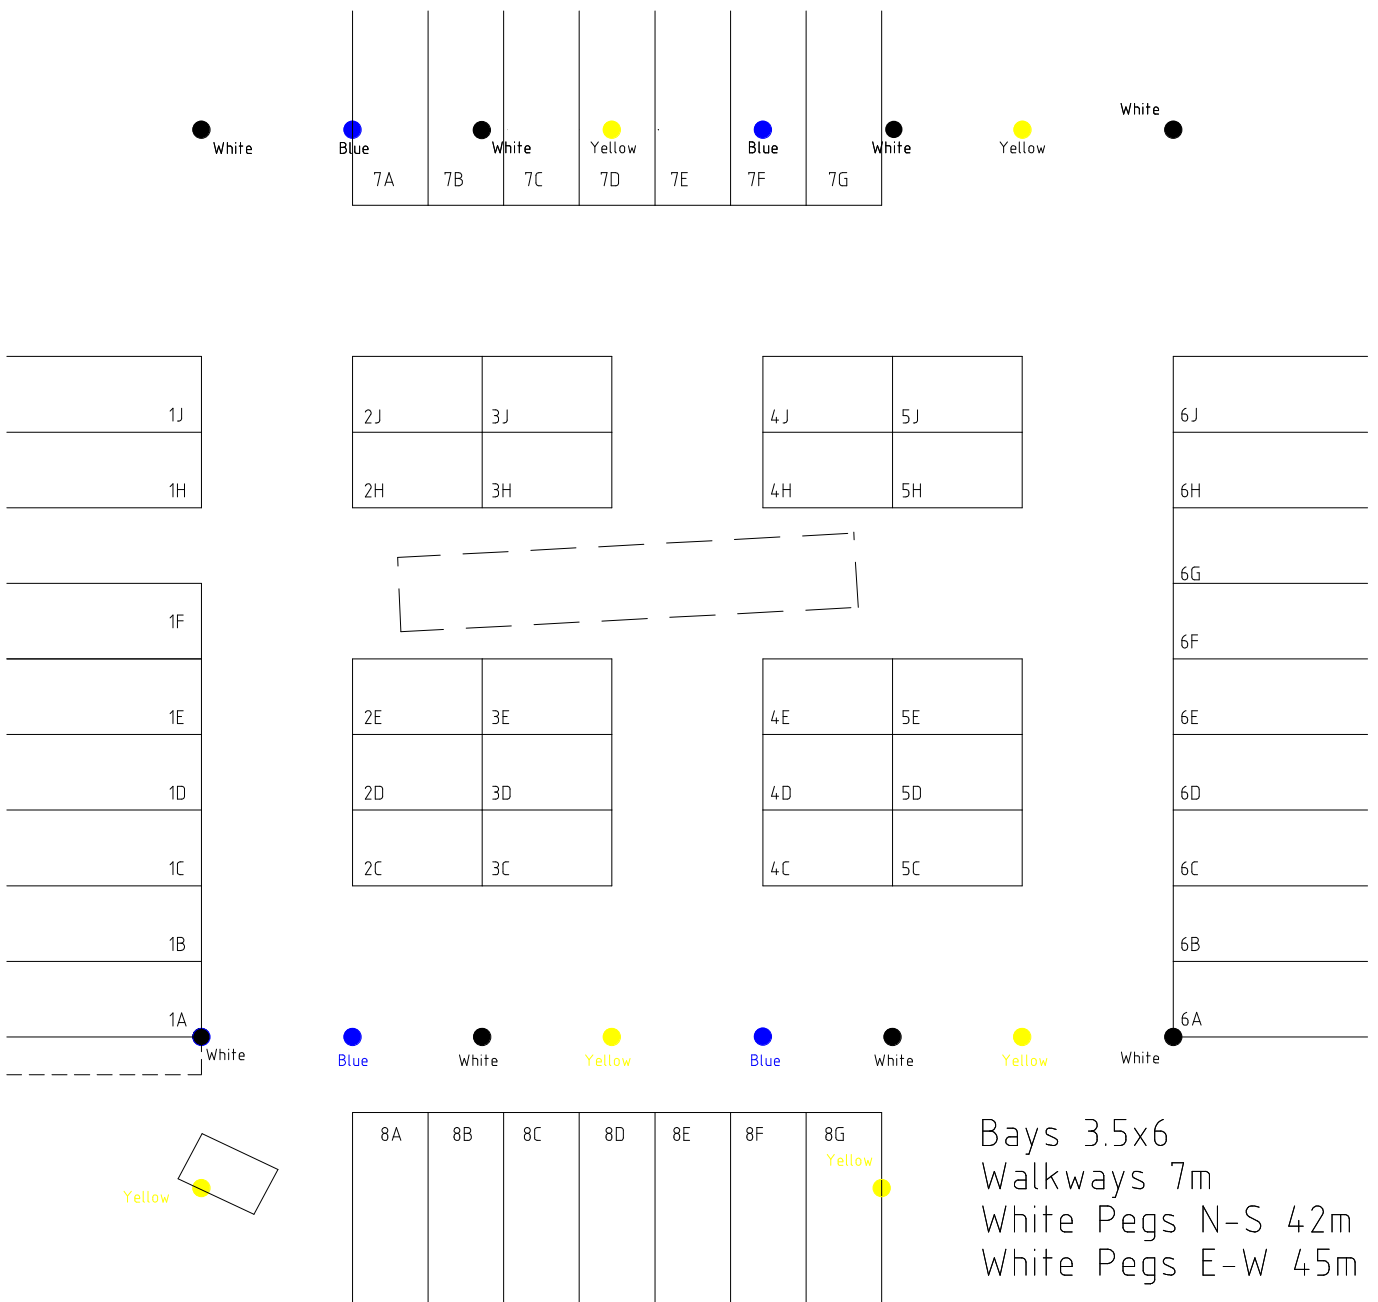

Narooma Rotary
market@naroomarotary.org.au

Date

Bays 3.5x6
Walkways 7m
White Pegs N-S 42m
White Pegs E-W 45m