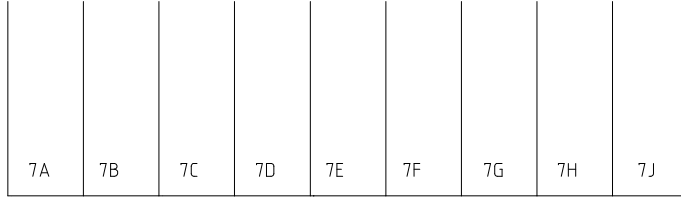

Narooma Rotary  
 market@naroomarotary.org.au

Date .....

Blue      White      Yellow      Blue      White      Yellow

Bays 3.5x6  
 Walkways 7m  
 White Pegs N-S 42m  
 White Pegs E-W 45m