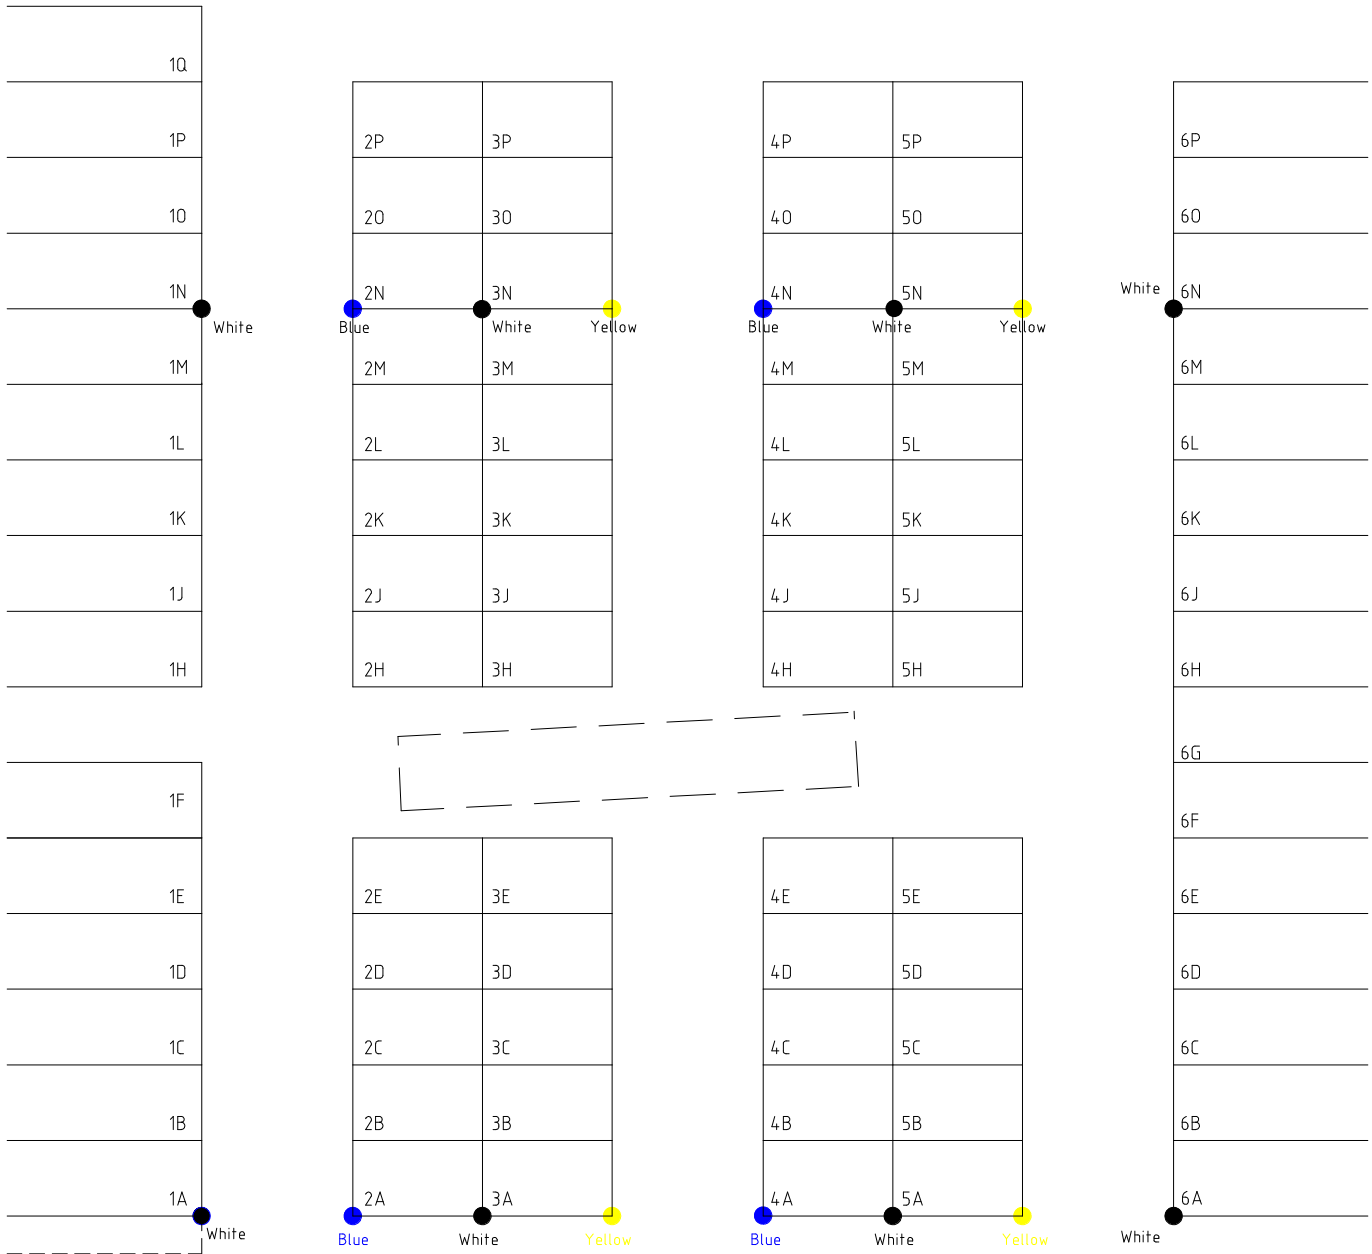

Narooma Rotary
market@naroomarotary.org.au

Date . . . . .

7A	7B	7C	7D	7E	7F	7G	7H	7J	7K	7L

8A	8B	8C	8D	8E	8F	8G

Bays 3.5x6
Walkways 7m
White Pegs N-S 42m
White Pegs E-W 45m